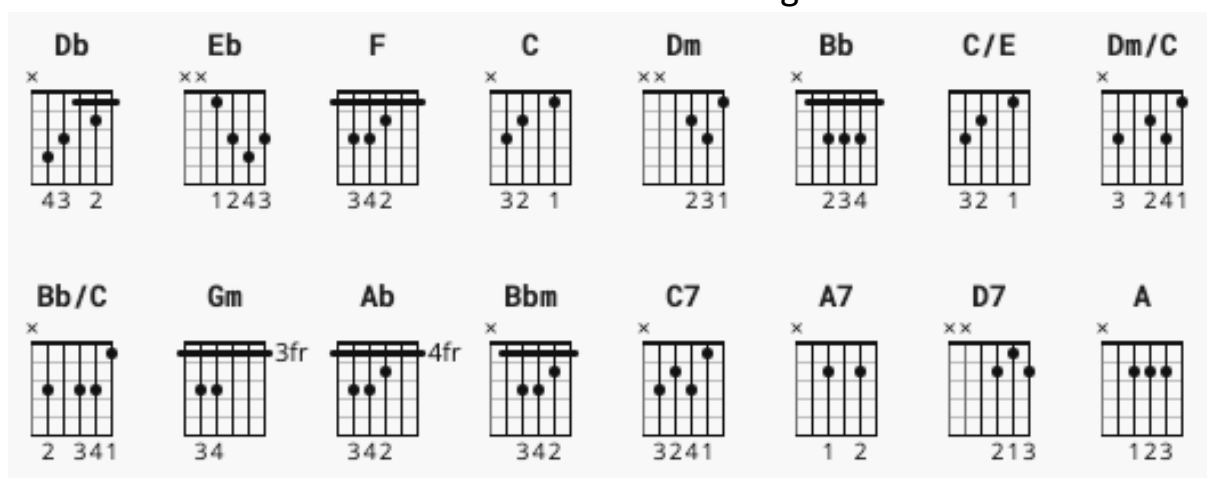

Good Bye Yellow Brick Road – Elton John

|| Guitar Chord & Lyrics ||

Artist: Elton John

Album: Goodbye Yellow Brick Road

Words and Music: Elton John and Bernie Taupin

Chord Used In This Song:

[Intro]

F C/E Dm Dm/C Bb Bb/C C F (Hold last **F** for a whole bar)

[Verse 1]

Gm **C**
When are you gonna come down
F **Bb**
When are you going to land
Eb **C**
I should have stayed on the farm, should have
F **F**
Listened to my old man

Gm **C**
You know you can't hold me forever
F **Bb**
I didn't sign up with you
Eb **C**
I'm not a present for your friends to open
F **F**
This boy's too young to be singing
Db Eb Ab Db Bbm C7
The blues... Ah..... Ah....

[Chorus]

F **A7**
So goodbye yellow brick road
Bb **F**
Where the dogs of society howl
D7 **Gm**
You can't plant me in your penthouse
C **F**
I'm going back to my plow
Dm **A**
Back to the howling old owl in the woods
Bb **Db**
Hunting the horny back toad
Db Eb F C/E Dm Dm/C
Oh I've finally decided my future lies
Bb Bb/C C Db Eb
Beyond the yellow brick road ...
Ab Db Bbm C F
Ah..... Ah.....

[Chorus]

F **A7**
So goodbye yellow brick road
Bb **F**
Where the dogs of society howl
D7 **Gm**
You can't plant me in your penthouse
C **F**
I'm going back to my plow
Dm **A**
Back to the howling old owl in the woods
Bb **Db**